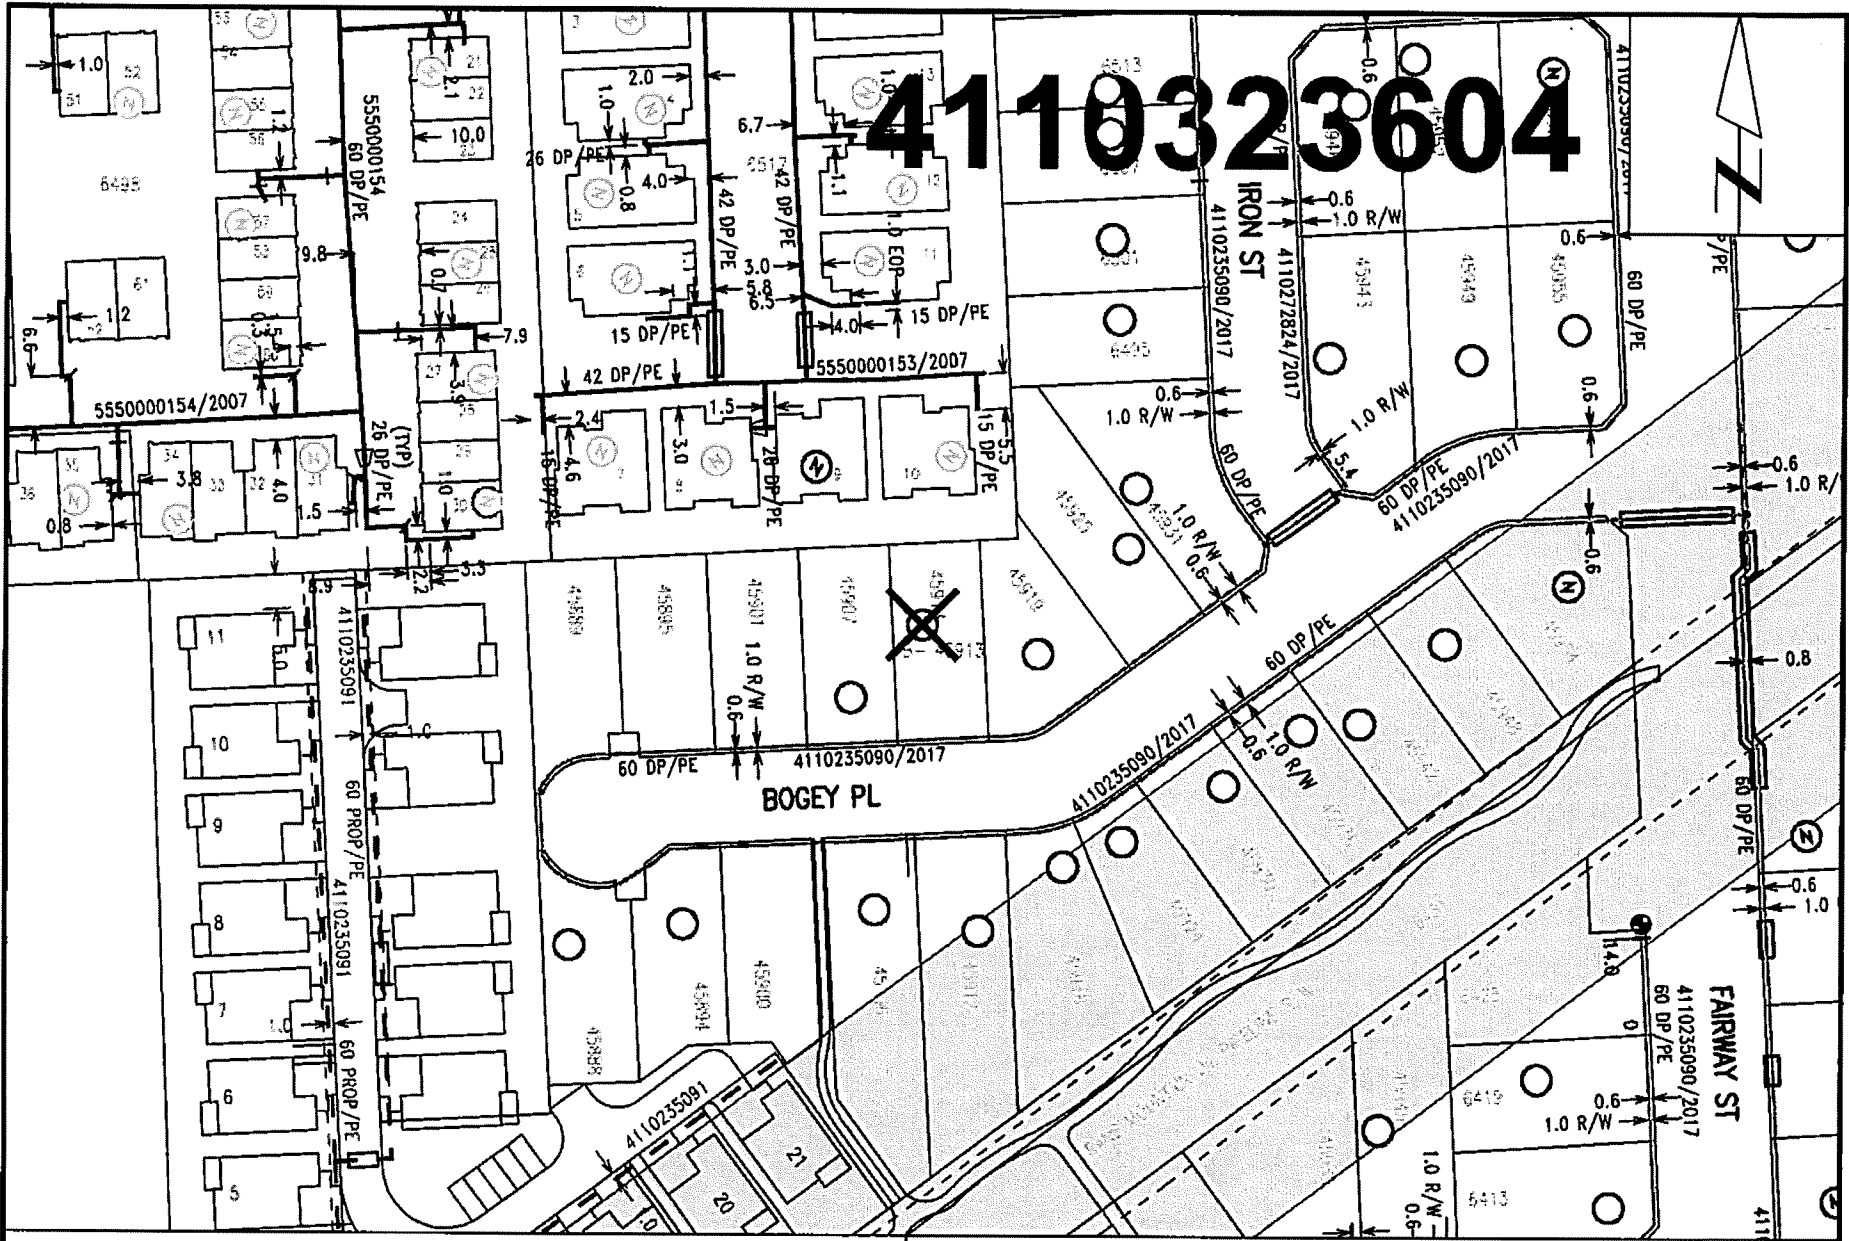

4110323604

Nearest Intersection: Bogey Pl and Iron St.
Distance from lot to intersection is 60 meters (10 degrees North of East).
View Scale: 1:1000

45913 Bogey Pl 41, Chilliwack		
Order #: 31058961	Prem #: 10104432	City Limits: Chilliwack
X: 1295526230.00	Y: 464379958.00	Select autotext type 2019/03/18